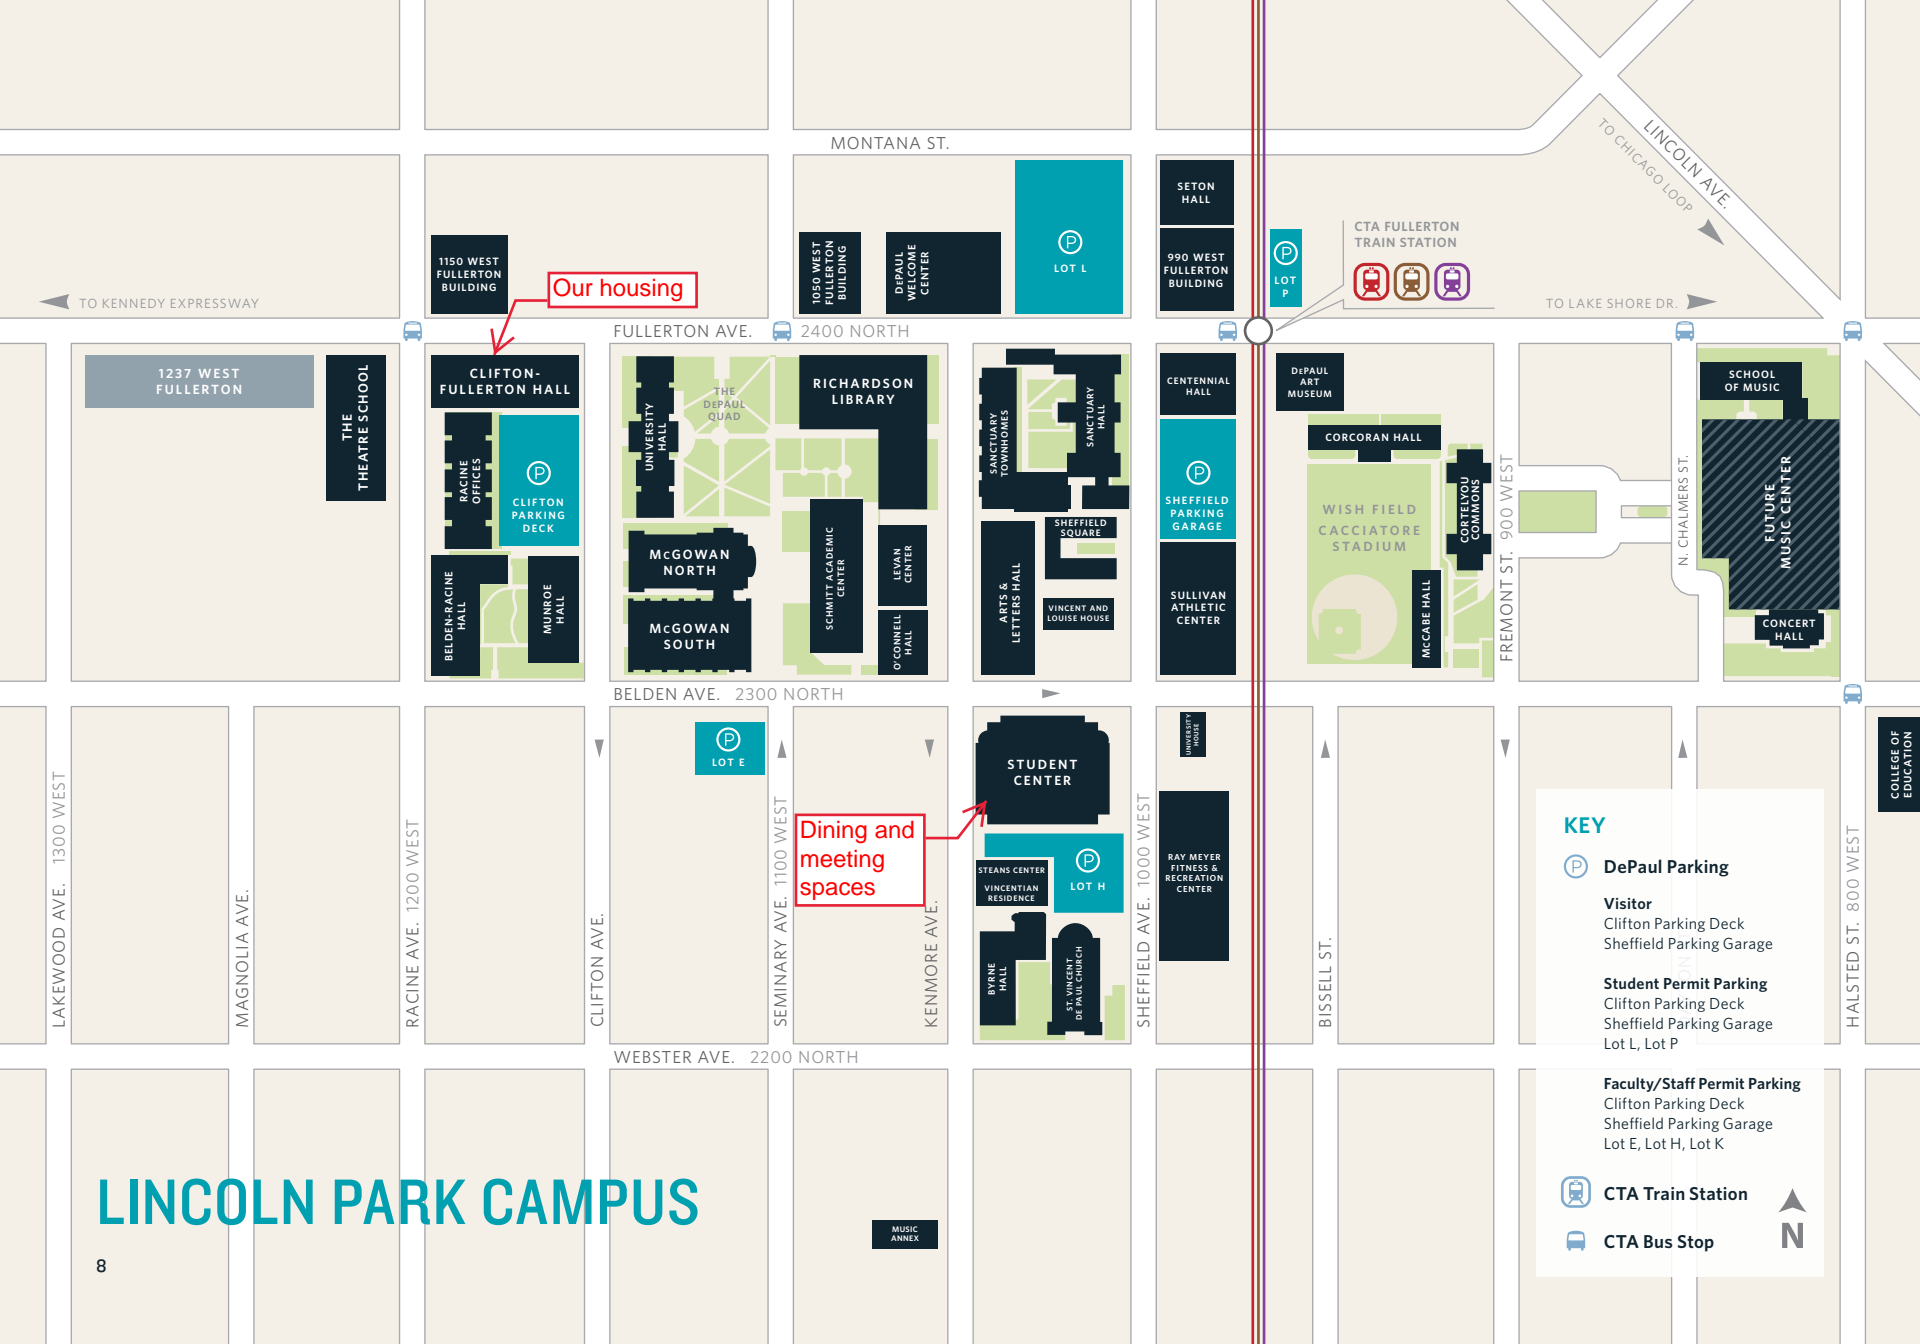

LINCOLN PARK CAMPUS

Our housing

Dining and meeting spaces

KEY

DePaul Parking

Visitor

- Clifton Parking Deck
- Sheffield Parking Garage

Student Permit Parking

- Clifton Parking Deck
- Sheffield Parking Garage
- Lot L, Lot P

Faculty/Staff Permit Parking

- Clifton Parking Deck
- Sheffield Parking Garage
- Lot E, Lot H, Lot K

CTA Train Station

CTA Bus Stop

N