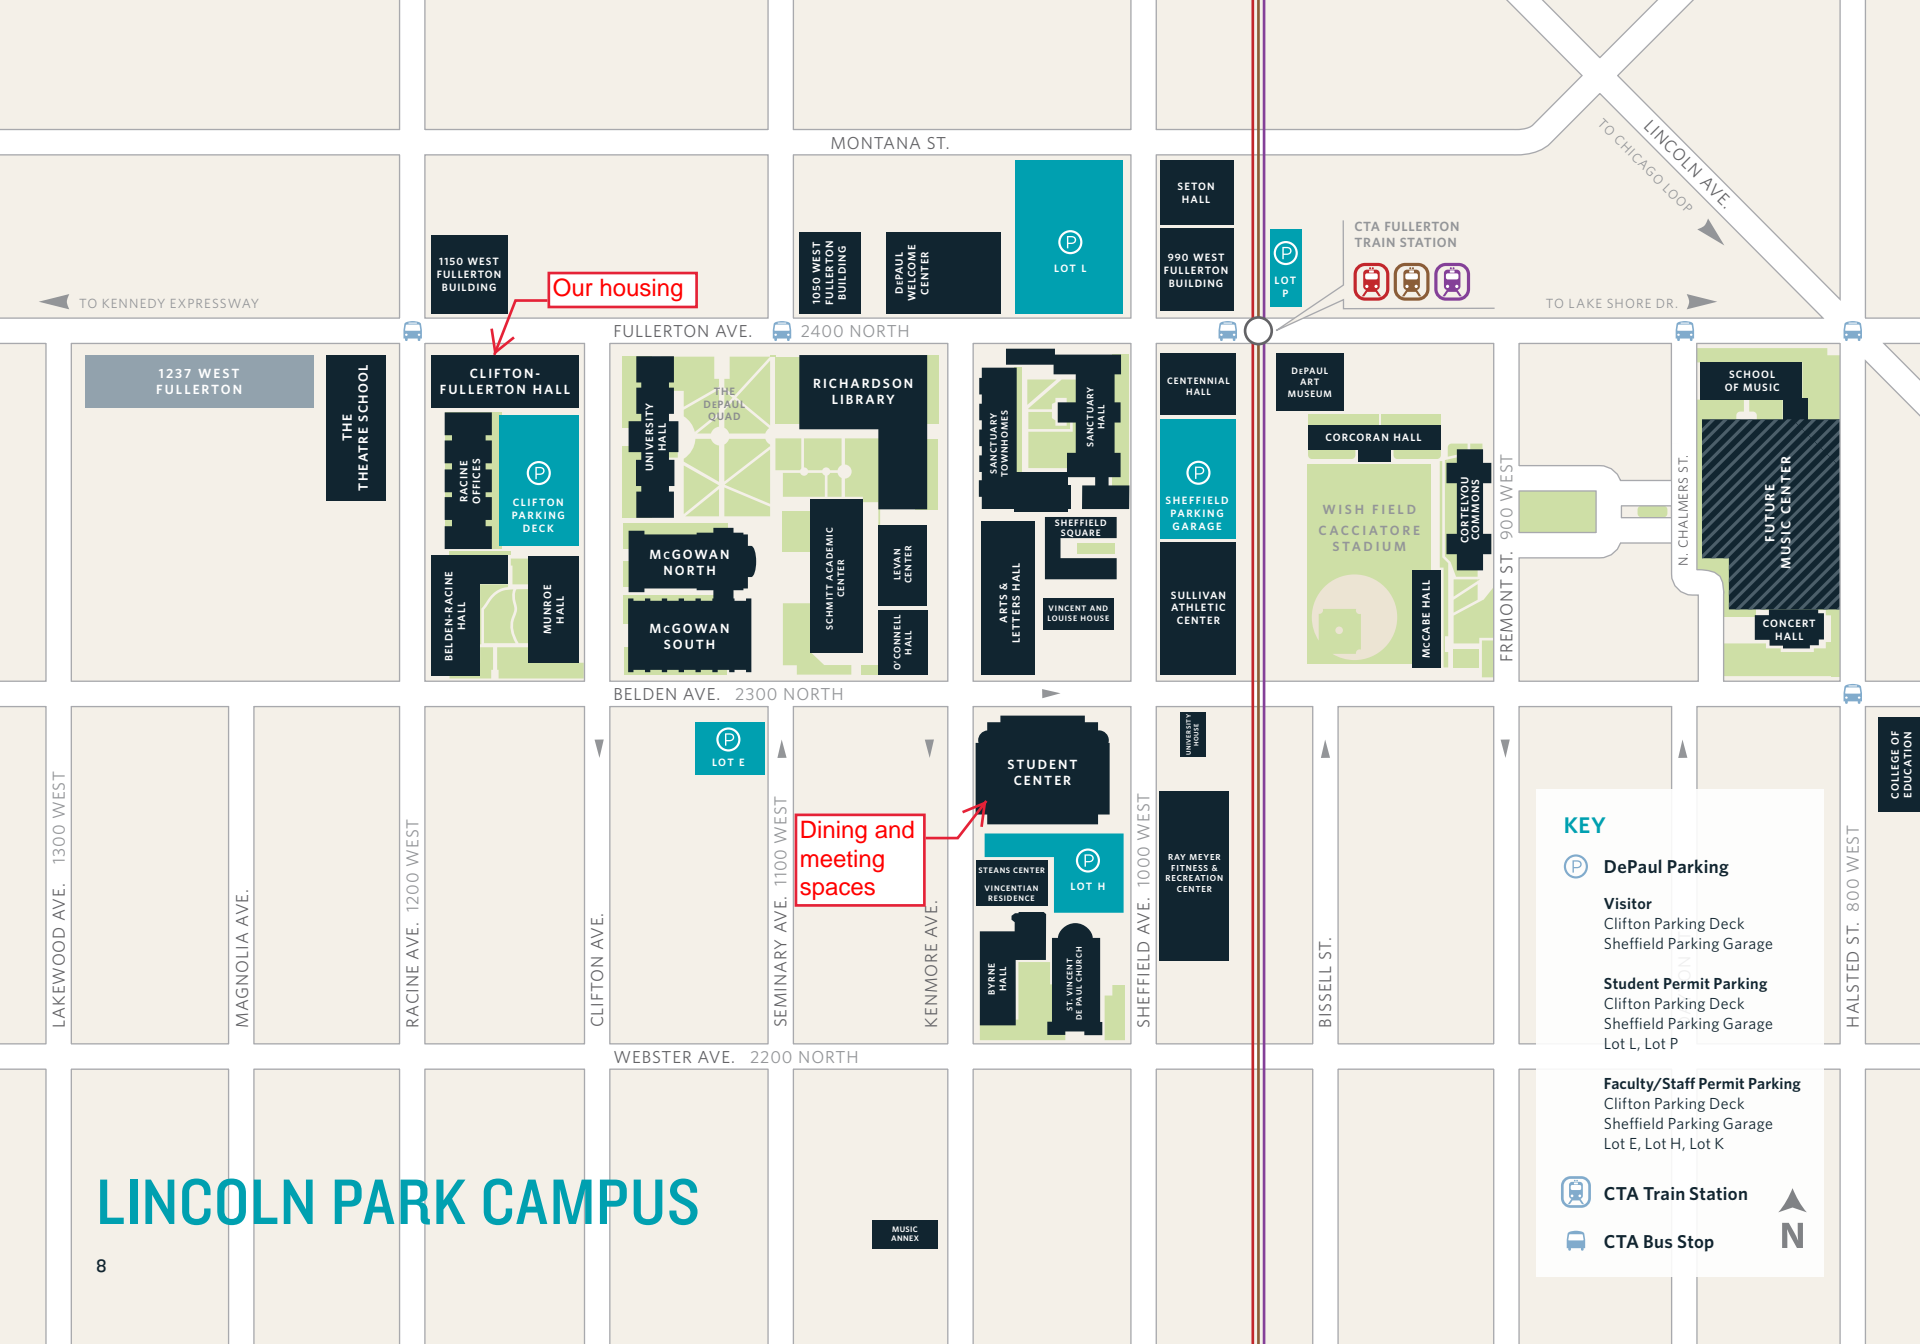

LINCOLN PARK CAMPUS

Our housing

Dining and meeting spaces

KEY

- DePaul Parking**
 - Clifton Parking Deck
 - Sheffield Parking Garage
- Student Permit Parking**
 - Clifton Parking Deck
 - Sheffield Parking Garage
 - Lot E, Lot H, Lot P
- Faculty/Staff Permit Parking**
 - Clifton Parking Deck
 - Sheffield Parking Garage
 - Lot E, Lot H, Lot K
- CTA Train Station**
- CTA Bus Stop**